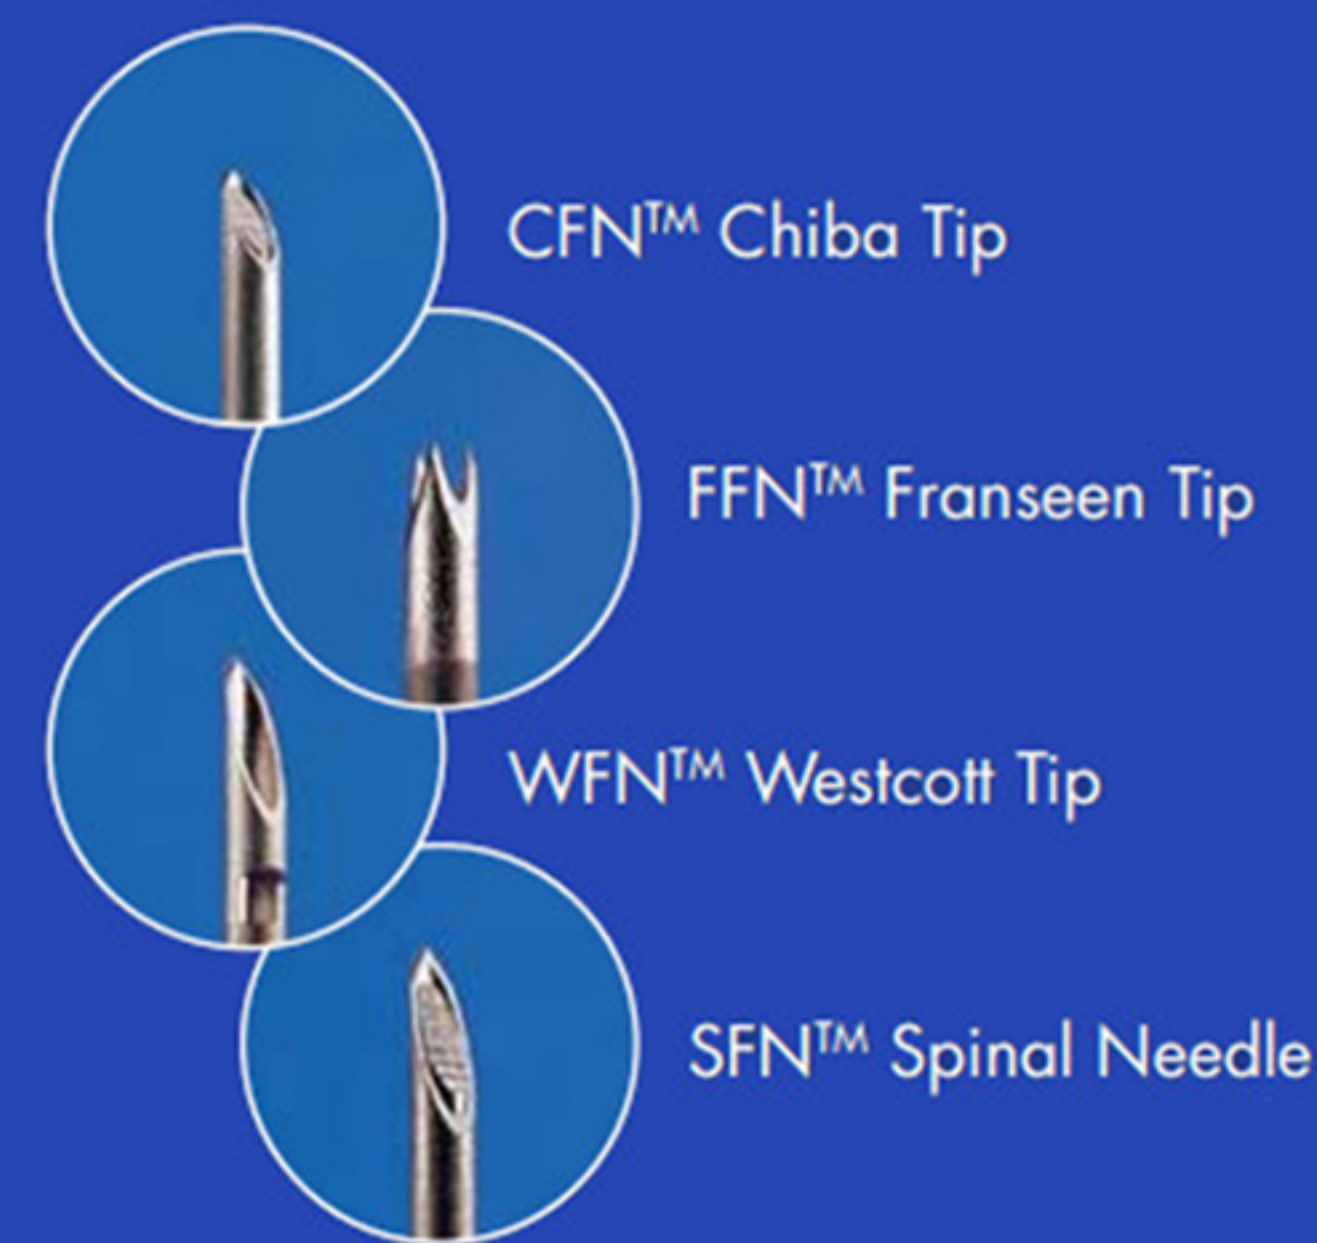

Fine needles Aspiration

Helping Answer Life's Most Important Questions®

Features

- Ultra sharp echogenic needle tip
- Four popular needle tips available
- Etched depth marks
- ISO color coded
- Light weight ergonomic design

FAN Product No.	Description	Per Box
Chiba Needle(CFN)		
CFN-1815	Chiba Needle ,18gx 15cm	10
CFN-1820	Chiba Needle,18gx 20cm	10
CFN-2009	Chiba Needle,20gx09cm	10
CFN-2020	Chiba Needle,20gx 20cm	10
CFN-2209	Chiba Needle,22gx 09cm	10
CFN-2215	Chiba Needle,22gx 15cm	10
CFN-2220	Chiba Needle,22gx 20cm	10
Franseen Needle(FFN)		
FFN-1815	Franseen Needle,18gx 15cm	10
FFN-2009	Franseen Needle,20gx 09cm	10
FFN-2215	Franseen Needle,22gx15cm	10
Spinal Needle(SFN)		
SFN-2020	Spinal Needle, 20gx 20cm	10
SFN-2025	Spinal Needle,20gx 25cm	10
SFN-2215	Spinal Needle,22gx 15cm	10
SFN-2225	Spinal Needle,22gx 25cm	10
Westcott Needle(WFN)		
WFN-1815	Westcott Needle,18gx 15cm	10
WFN-1820	Westcott Needle,18gx 20cm	10
WFN-2015	Westcott Needle,20gx 15cm	10
WFN-2020	Westcott Needle,20gx 20cm	10
WFN-2215	Westcott Needle,22gx 15cm	10
WFN-2220	Westcott Needle,22gx 20cm	10